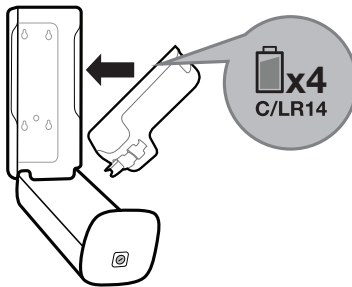

2

3

4

3

Tork Foam Soap Dispenser with Intuition™ Sensor

1

2

3

Tork Foam Soap Dispenser with Intuition™ Sensor

Tork Foam Soap Dispenser with Intuition™ Sensor

EN Warnings:

- Children should not be allowed to play with the appliance
- The maximum and minimum ambient temperatures for correct operation are 0 to 50 degrees Celsius (32 to 122 degrees Fahrenheit)
- This dispenser is not suitable for installation outdoors or in wet environments. It is not water-resistant
- Operating sound level of the dispenser is less than 70dBa
- Damaged or malfunctioning product should be disposed of immediately to avoid potential of injury
- Products should be disposed of in accordance with applicable regulations