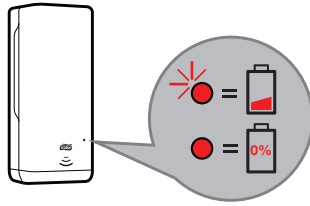

Tork Foam Soap Dispenser with Intuition™ Sensor