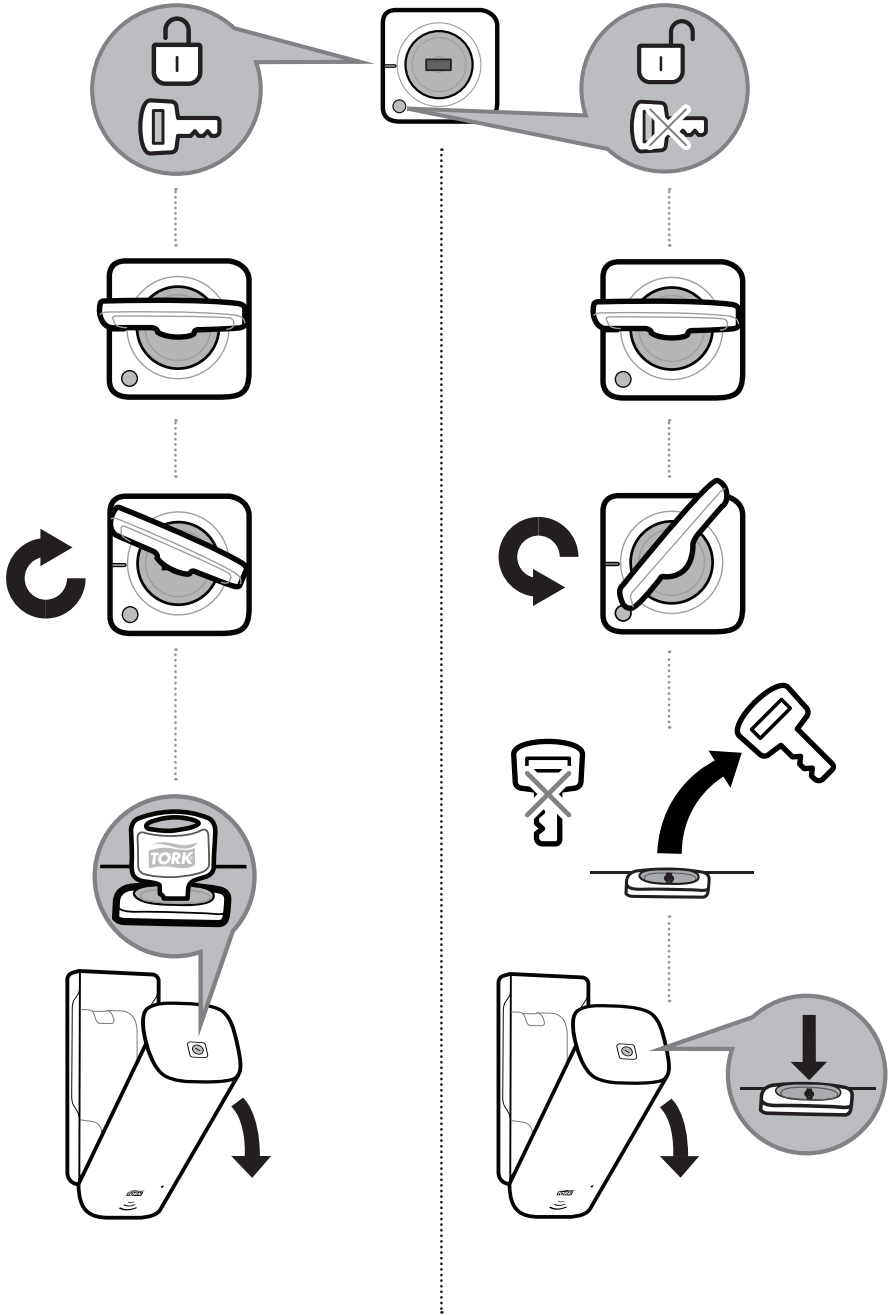

2

3

4

3

Tork Foam Soap Dispenser with Intuition™ Sensor

1

2

3

Tork Foam Soap Dispenser with Intuition™ Sensor

Tork Foam Soap Dispenser with Intuition™ Sensor

EN Warnings:

- Children should not be allowed to play with the appliance
- The maximum and minimum ambient temperatures for correct operation are 0 to 50 degrees Celsius (32 to 122 degrees Fahrenheit)
- This dispenser is not suitable for installation outdoors or in wet environments. It is not water-resistant
- Operating sound level of the dispenser is less than 70dBa
- Damaged or malfunctioning product should be disposed of immediately to avoid potential of injury
- Products should be disposed of in accordance with applicable regulations