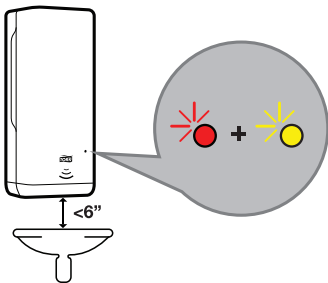

Tork Foam Soap Dispenser with Intuition™ Sensor

5

6

7

8

9

Tork Foam Soap Dispenser with Intuition™ Sensor

1

Tork Foam Soap Dispenser with Intuition™ Sensor

Tork Foam Soap Dispenser with Intuition™ Sensor

EN Warnings:

- Children should not be allowed to play with the appliance
- The maximum and minimum ambient temperatures for correct operation are 0 to 50 degrees Celsius (32 to 122 degrees Fahrenheit)
- This dispenser is not suitable for installation outdoors or in wet environments. It is not water-resistant
- Operating sound level of the dispenser is less than 70dBa
- Damaged or malfunctioning product should be disposed of immediately to avoid potential of injury
- Products should be disposed of in accordance with applicable regulations