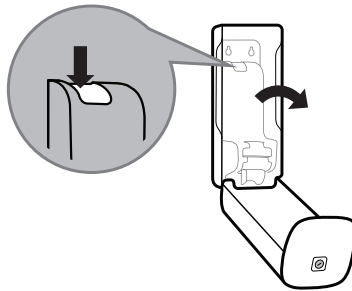

2

3

4

3

Tork Foam Soap Dispenser with Intuition™ Sensor

1

2

3

Tork Foam Soap Dispenser with Intuition™ Sensor

Tork Foam Soap Dispenser with Intuition™ Sensor

EN Warnings:

- Children should not be allowed to play with the appliance
- The maximum and minimum ambient temperatures for correct operation are 0 to 50 degrees Celsius (32 to 122 degrees Fahrenheit)
- This dispenser is not suitable for installation outdoors or in wet environments. It is not water-resistant
- Operating sound level of the dispenser is less than 70dBa
- Damaged or malfunctioning product should be disposed of immediately to avoid potential of injury
- Products should be disposed of in accordance with applicable regulations